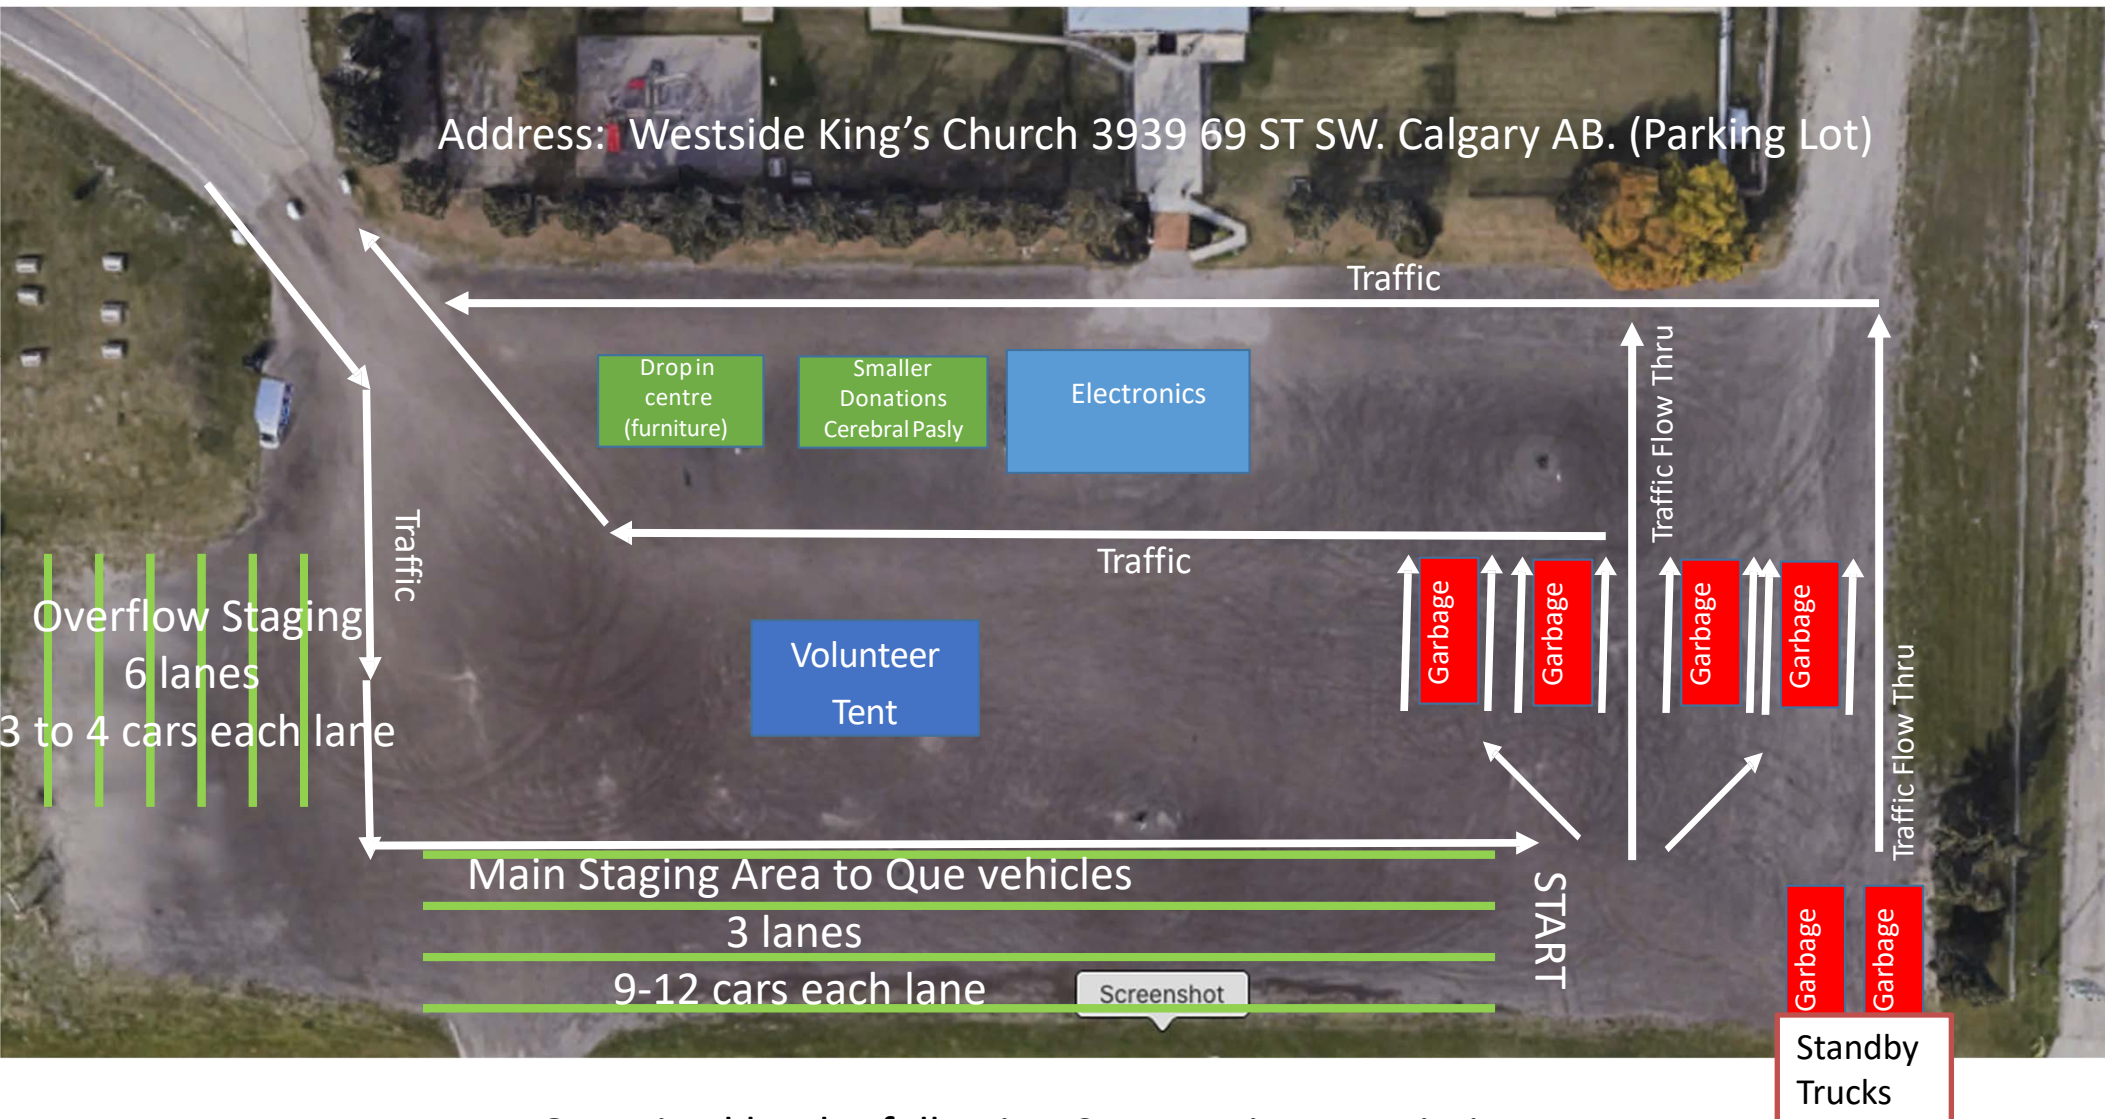

Community Clean Up – Sat June 13 2026 Site Map

9am – 2pm (last car accepted 145pm)

Organized by the following Community Association

Signal Hill

www.shca.ca

Discovery Ridge

www.discoveryridge.com

SpringBank Hill

www.springbankhill.org

Community Clean Up – Sat June 13 2026 Site Map

9am – 2pm (last car accepted 145pm)

Instructions:

- 1) From Start, Traffic control will direct vehicle to a garbage truck (8 stations)
- 2) After successfully unloading your items, drive forward to exit; Note City will advise items not accepted
- 3) If you have donated items (Electronics, Drop-In Center, Cerebral Palsy), pull to their station
- 4) Exit facility