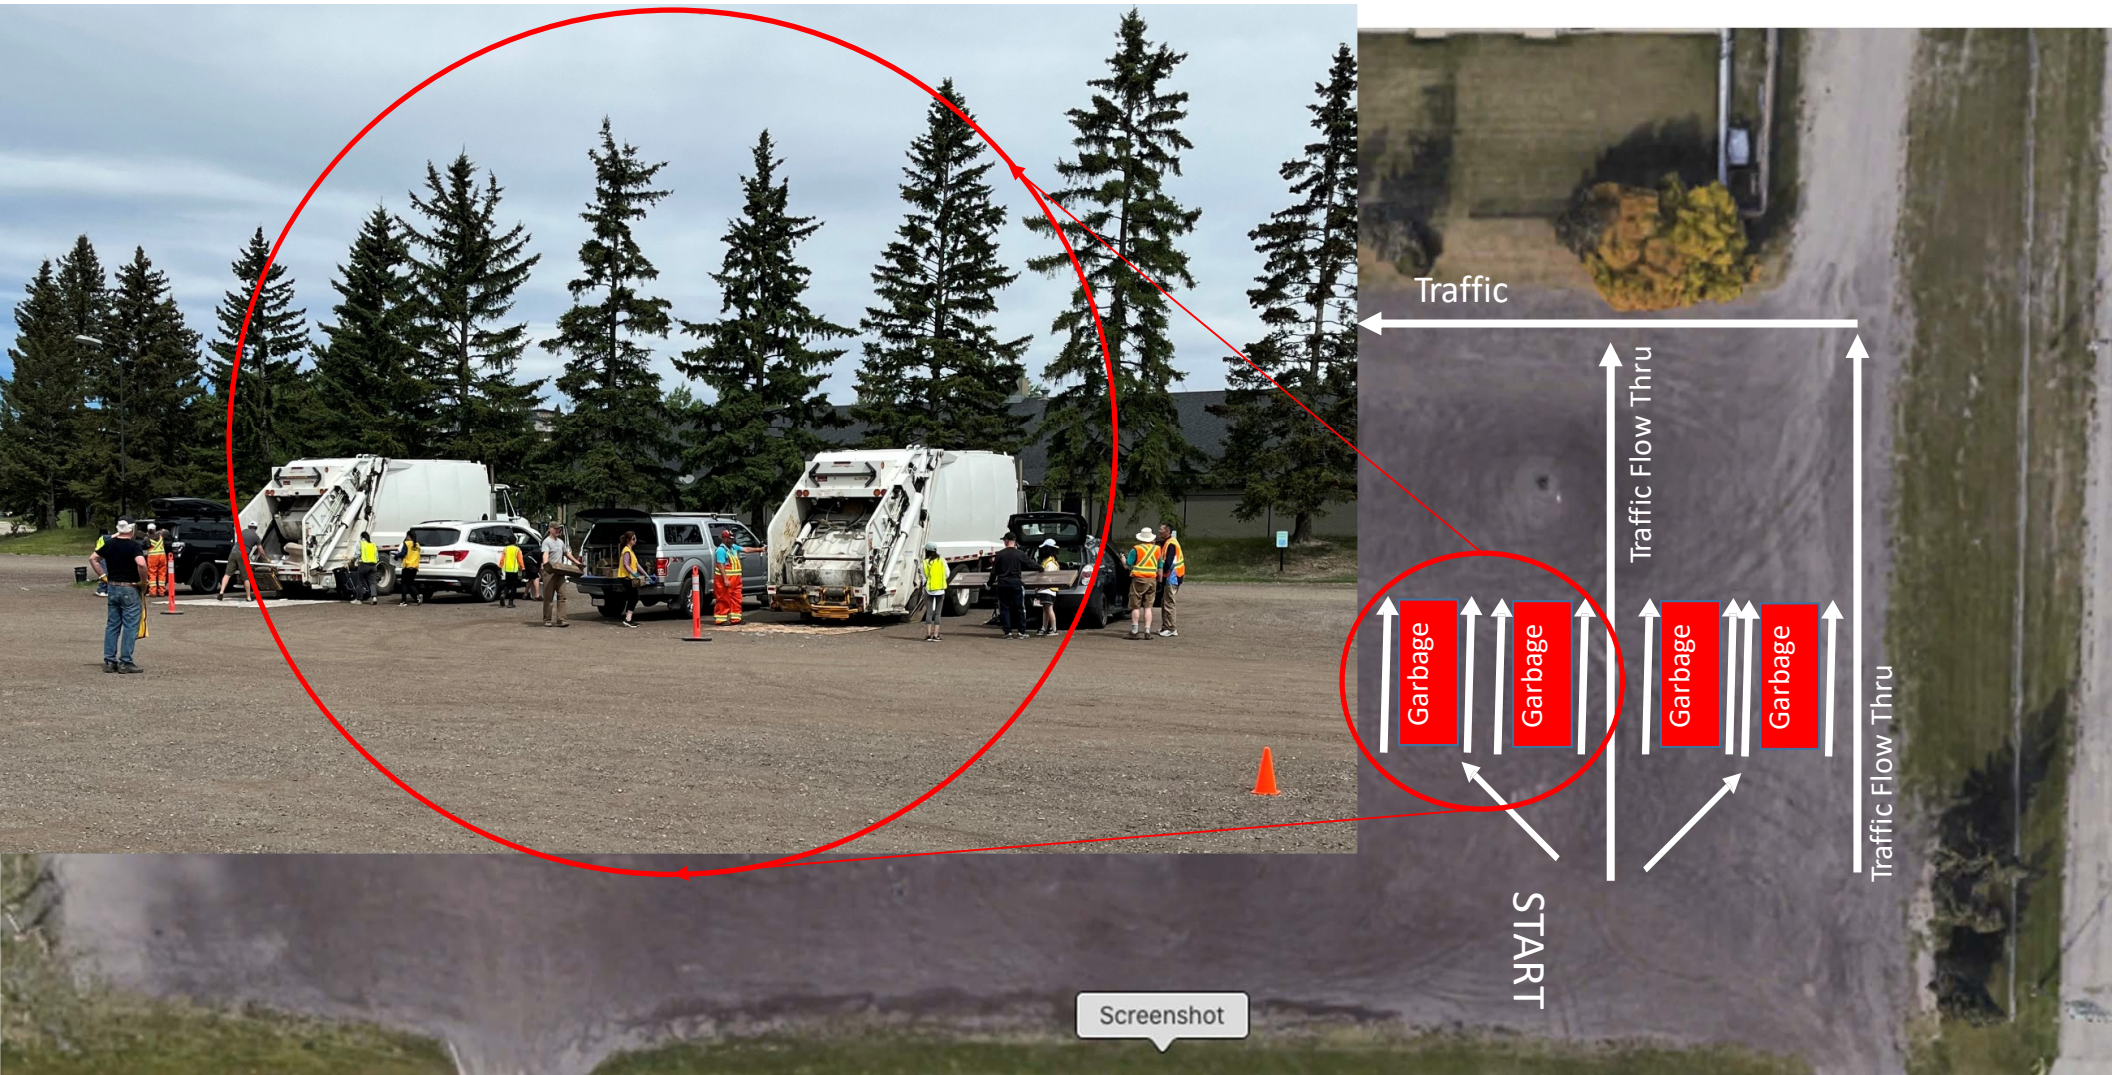

Community Clean Up – Sat June 13 2026 Site Map

9am – 2pm (last car accepted 145pm)

Organized by the following Community Association

Signal Hill

www.shca.ca

Discovery Ridge

www.discoveryridge.com

SpringBank Hill

www.springbankhill.org

Community Clean Up – Sat June 13 2026 Site Map

9am – 2pm (last car accepted 145pm)

Instructions:

- 1) From Start, Traffic control will direct vehicle to a garbage truck (8 stations)
- 2) After successfully unloading your items, drive forward to exit; Note City will advise items not accepted
- 3) If you have donated items (Electronics, Drop-In Center, Cerebral Palsy), pull to their station
- 4) Exit facility